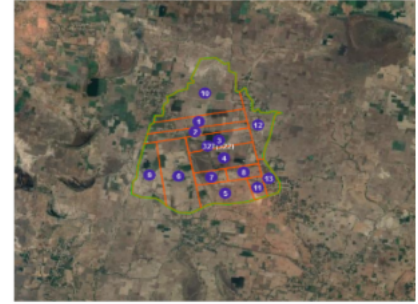

Nazri Naksha

Google Map View