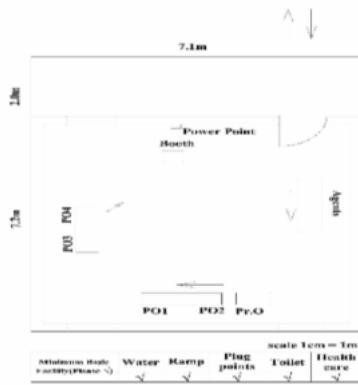

Nazri Naksha

Google Map View

Polling Station Building Front View

Polling Station Front View

Cad View

Key MAP View