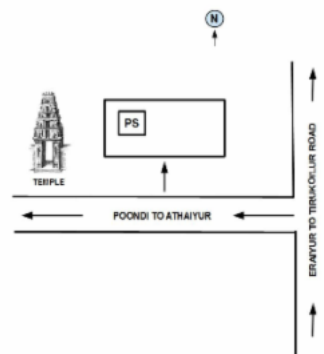

Cad View

Key MAP View

scale 1cm=1m

Minimum Basic Facility (Please)	Water	Ramp	Plug points	Toilet	Health care
	✓	✓	✓	✓	✓