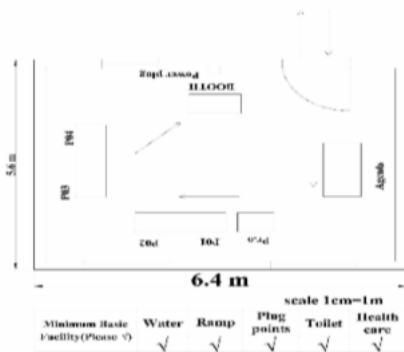

Nazri Naksha

Google Map View

Polling Station Building Front View

Polling Station Front View

Cad View

Key MAP View