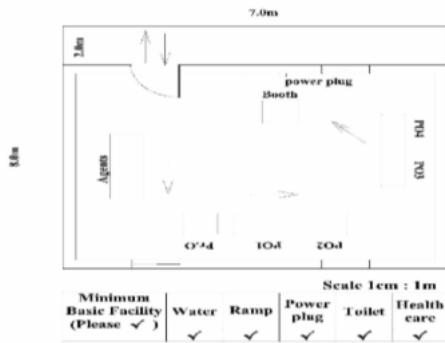

Nazri Naksha

Google Map View

Polling Station Building Front View

Polling Station Front View

Cad View

Key MAP View