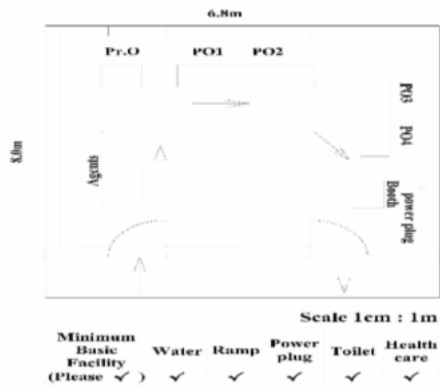

Nazri Naksha

Google Map View

Polling Station Building Front View

Polling Station Front View

Cad View

Key MAP View