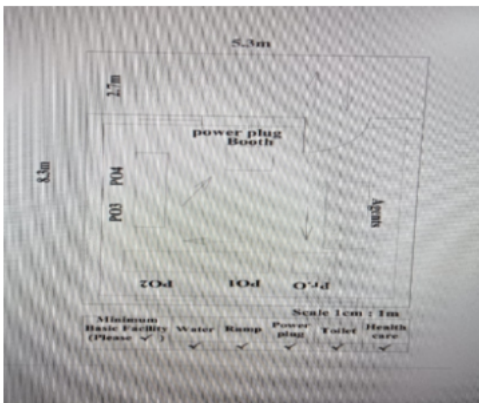

Nazri Naksha

Google Map View

Polling Station Building Front View

Polling Station Front View

Cad View

Key MAP View