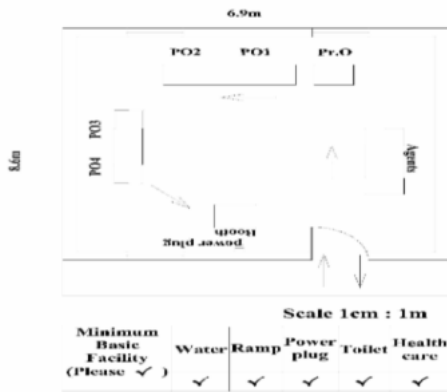

Nazri Naksha

Google Map View

Polling Station Building Front View

Polling Station Front View

Cad View

Key MAP View