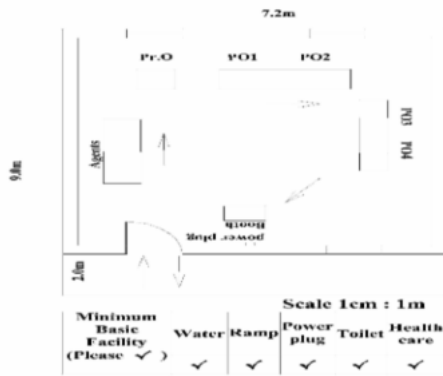

Nazri Naksha

Google Map View

Polling Station Building Front View

Polling Station Front View

Cad View

Key MAP View