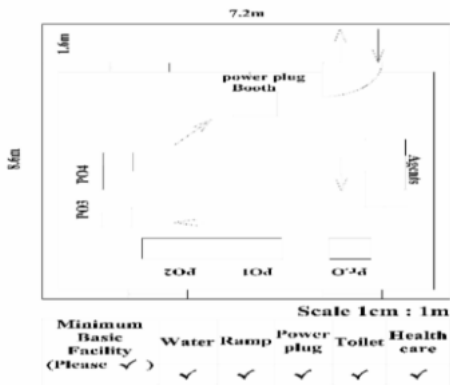

Nazri Naksha

Google Map View

Cad View