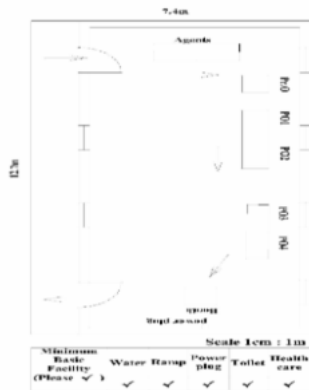

Nazri Naksha

Google Map View

Polling Station Building Front View

Polling Station Front View

Cad View

Key MAP View