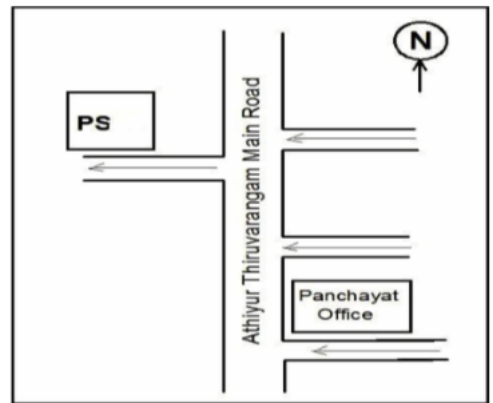

Cad View

Key MAP View

Minimum Basic Facility (Please ✓)	WATER	SAF	PLUG POINT	TOILET	HEALTHCARE
✓	✓	✓	✓	✓	✓