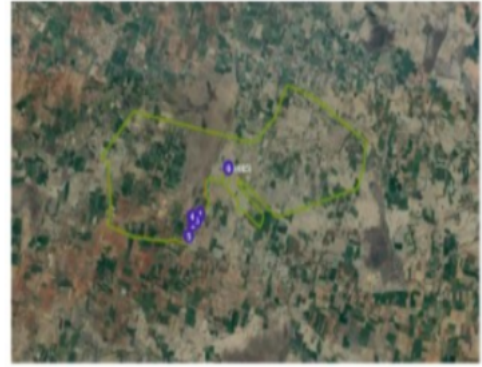

Polling Station Front View

Google Map View