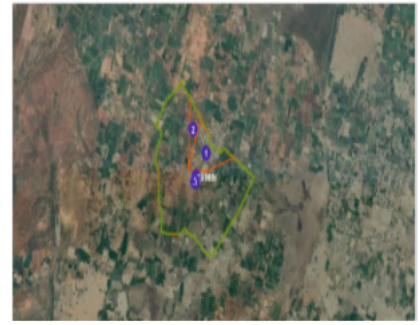

Nazri Naksha

Google Map View