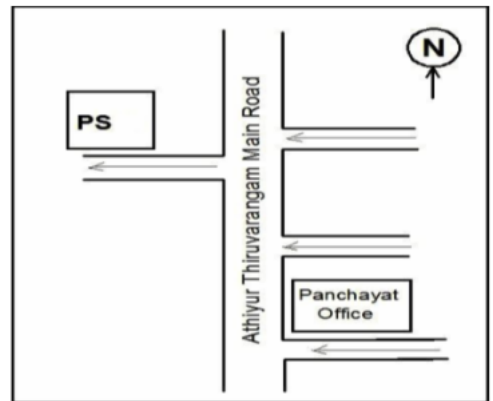

Cad View

Key MAP View

Minimum Basic Facility (Please ✓)	WATER	RAMP	PLUG POINT	TOILET	HEALTHCARE
✓	✓	✓	✓	✓	✓