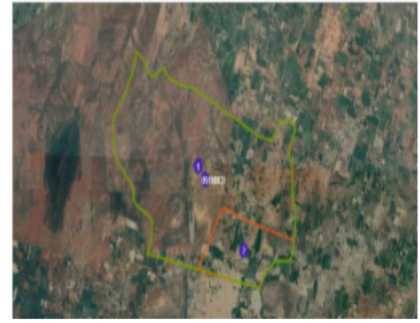

Nazri Naksha

Google Map View