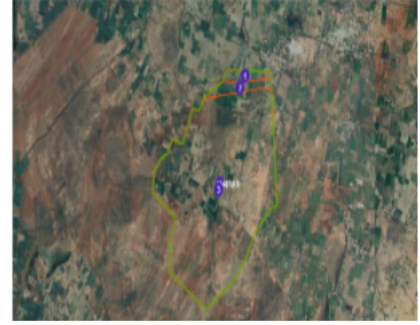

Nazri Naksha

Google Map View