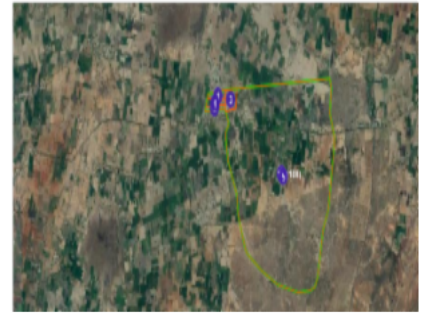

Nazri Naksha

Google Map View