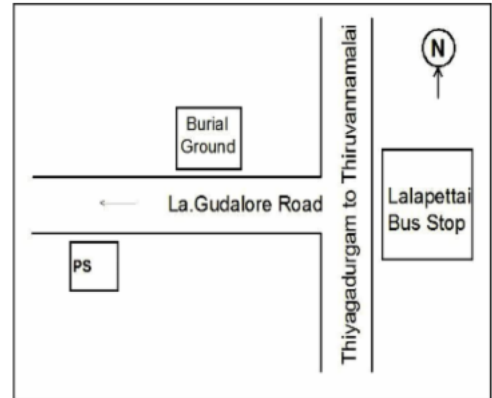

Cad View

Key MAP View

Minimum Basic Facility (Please ✓)	WATER	RAMP	PLUG POINTS	TOILET	HEALTHCARE
	✓	✓	✓	✓	✓