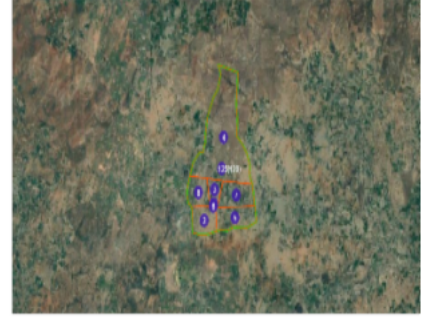

Nazri Naksha

Google Map View