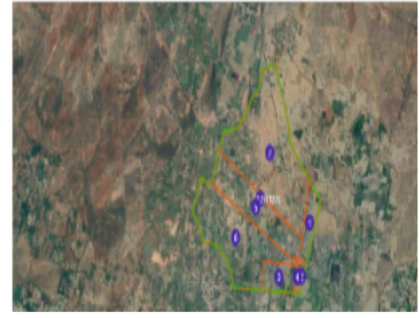

Nazri Naksha

Google Map View