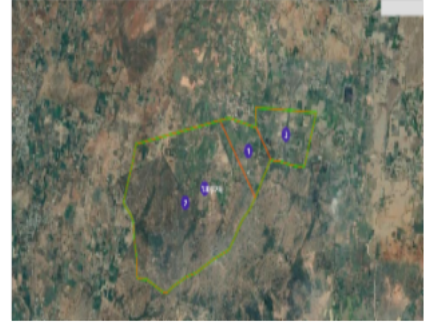

Nazri Naksha

Google Map View