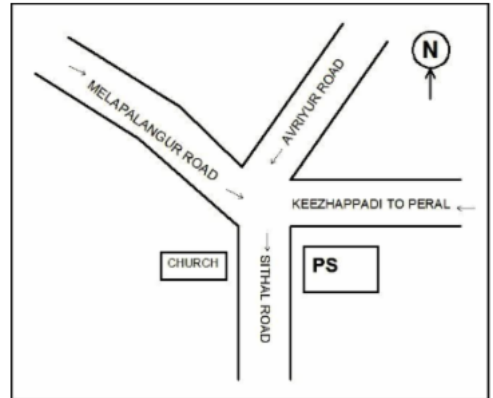

Cad View

Key MAP View

Minimum Basic Facility (Provided)	WATER	RAMP	PLUG POINTS	TOILET	HEALTHCARE
	✓	✓	✓	✓	✓