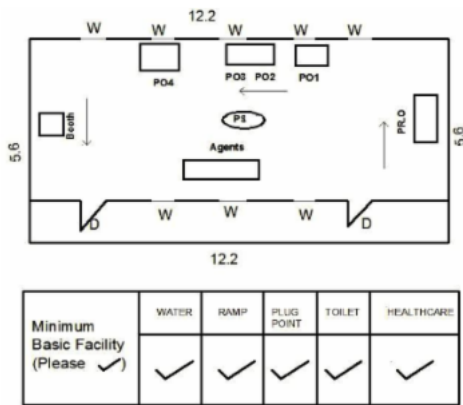

Nazri Naksha

Google Map View

Polling Station Building Front View

Polling Station Front View

Cad View

Key MAP View