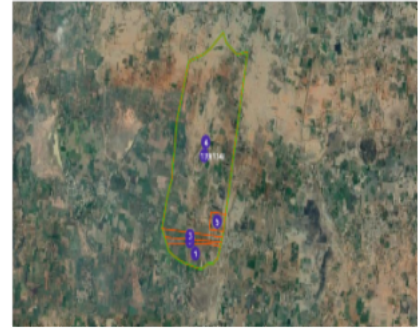

Nazri Naksha

Google Map View