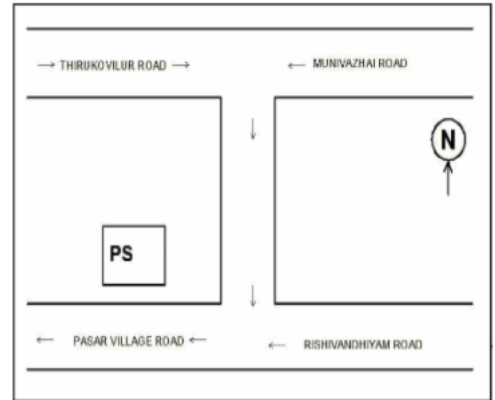

Cad View

Key MAP View

Minimum Basic Facility (Please ✓)	WATER	RAMP	PLUG POINTS	TOILET	HEALTHCARE
	✓	✓	✓	✓	✓