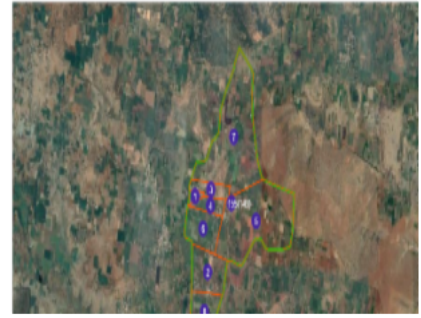

Nazri Naksha

Google Map View