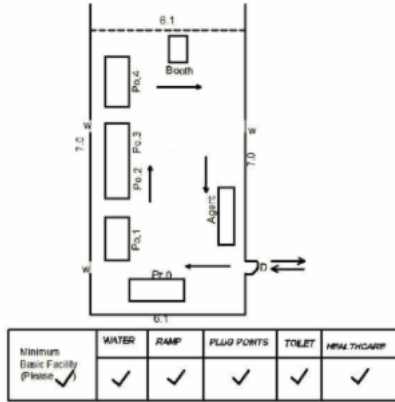

Nazri Naksha

Google Map View

Polling Station Building Front View

Polling Station Front View

Cad View

Key MAP View