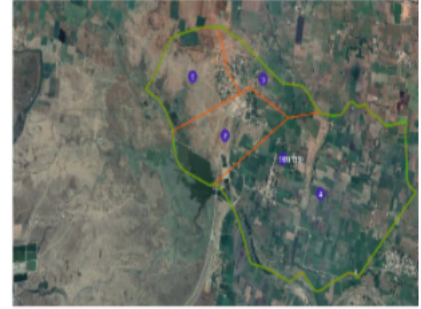

Nazri Naksha

Google Map View