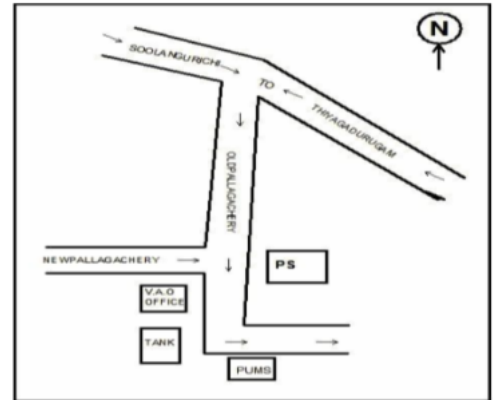

Cad View

Key MAP View

78, Rishivandiyam-165