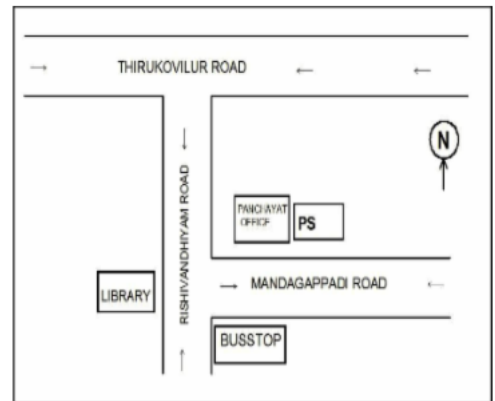

Cad View

Key MAP View

Minimum Basic Facility (Please ✓)	WATER	RAMP	PLUG POINT	TOILET	HEALTHCARE
✓	✓	✓	✓	✓	✓