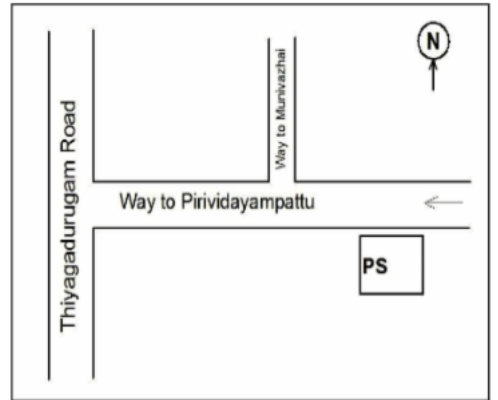

Cad View

Key MAP View

Minimum Basic Facility (Please ✓)	WATER	SAW	PLUG POINT	TOILET	HEALTHCARE
	✓	✓	✓	✓	✓