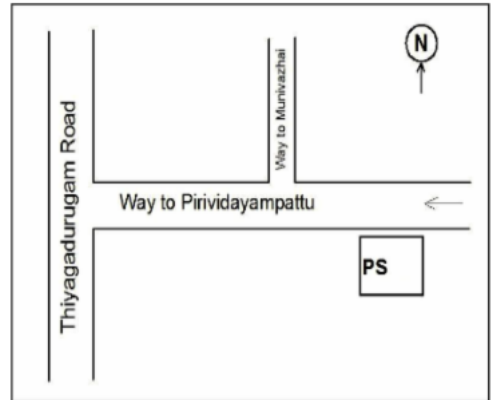

Cad View

Key MAP View

Minimum Basic Facility (Please ✓)	WATER	RAWP	PLUG POINT	TOILET	HEALTHCARE
	✓	✓	✓	✓	✓