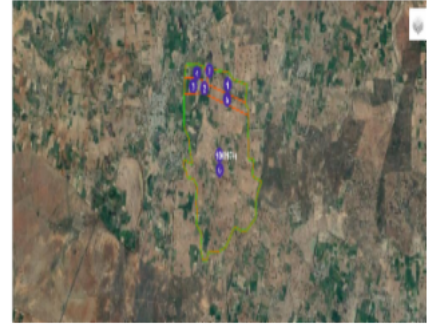

Nazri Naksha

Google Map View