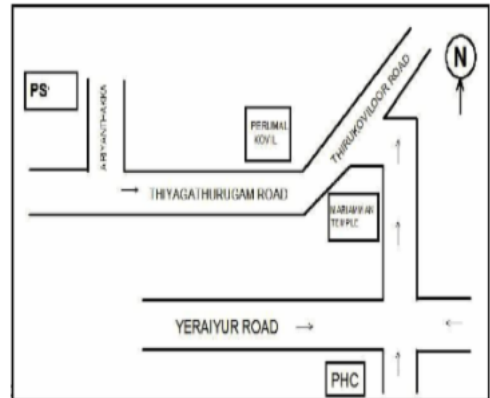

Google Map View

Polling Station Building Front View

Polling Station Front View

Cad View

Key MAP View

78,Rishivandiyam-185

Minimum Basic Facility (Please ✓)	WATER	RAMP	PLUG POINT	TOILET	HEALTH CARE
	✓	✓	✓	✓	✓