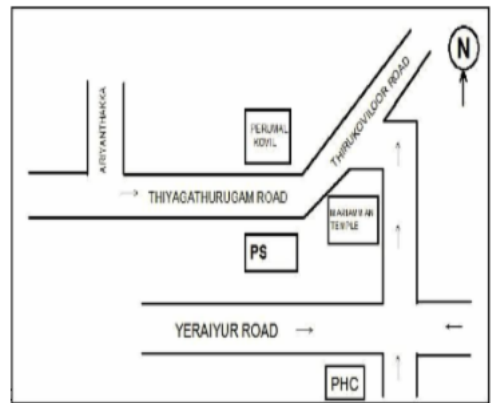

Cad View

Key MAP View

Minimum Basic Facility (Please ✓)	WATER	RAMP	FLUIC PORTS	TILET	HEALTHCARE
✓	✓	✓	✓	✓	✓