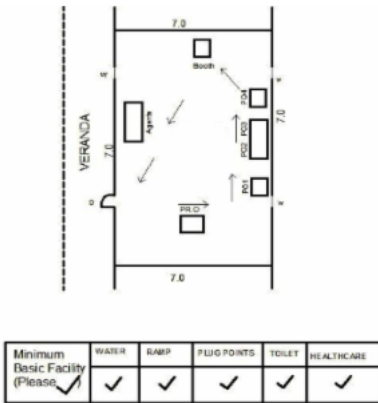

Nazri Naksha

Google Map View

Polling Station Building Front View

Polling Station Front View

Cad View

Key MAP View