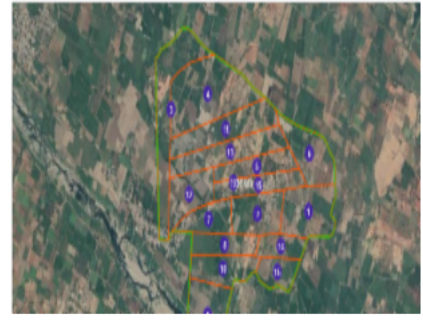

Nazri Naksha

Google Map View