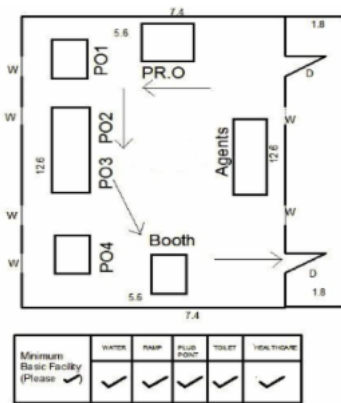

Nazri Naksha

Google Map View

Polling Station Building Front View

Polling Station Front View

Cad View

Key MAP View