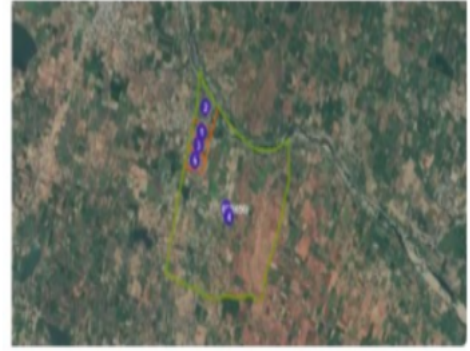

Polling Station Front View

Google Map View