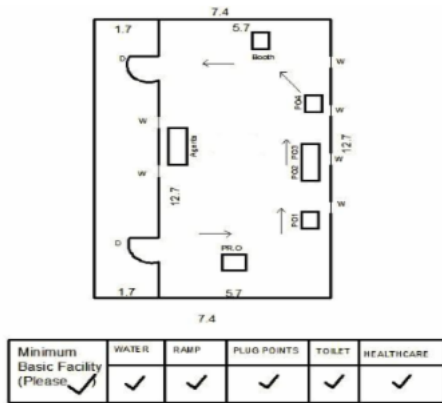

Nazri Naksha

Google Map View

Polling Station Building Front View

Polling Station Front View

Cad View

Key MAP View