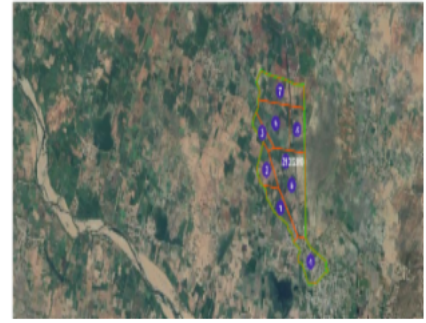

Nazri Naksha

Google Map View