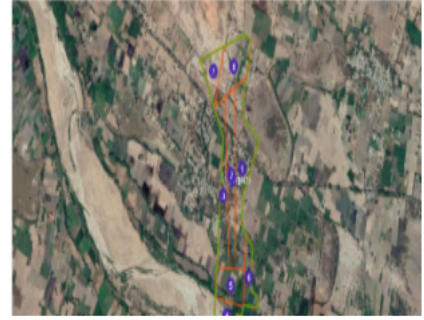

Nazri Naksha

Google Map View