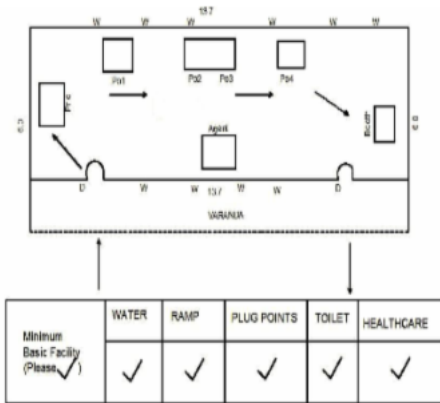

Nazri Naksha

Google Map View

Polling Station Building Front View

Polling Station Front View

Cad View

Key MAP View