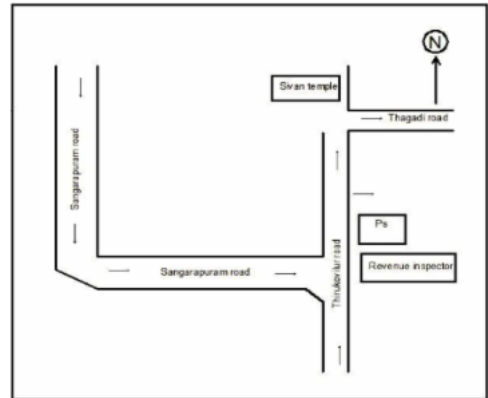

Cad View

Key MAP View

Minimum Basic Facility (Please ✓)	WATER	RAMP	PLUG POINTS	TOILET	HEALTHCARE
	✓	✓	✓	✓	✓