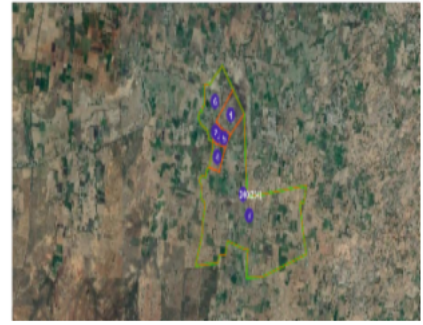

Nazri Naksha

Google Map View