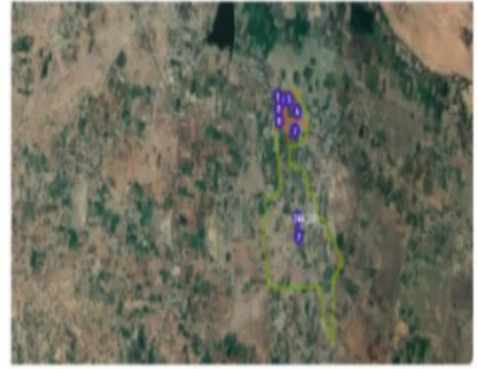

Polling Station Front View

Google Map View