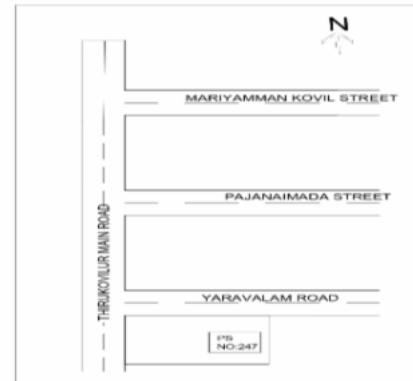

Cad View

Key MAP View

78,Rishivandiyam-247