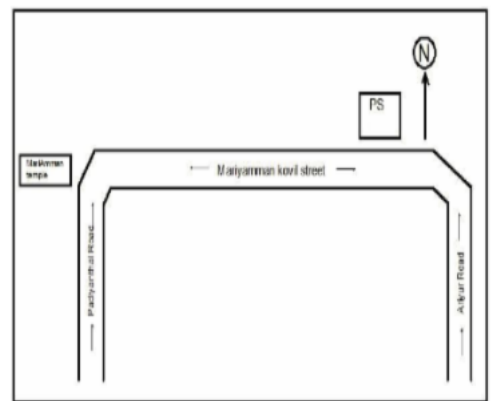

Cad View

Key MAP View

Minimum Basic Facility (Please ✓)	WATER	RAMP	PLUG POINTS	TOILET	HEALTHHOME
✓	✓	✓	✓	✓	✓