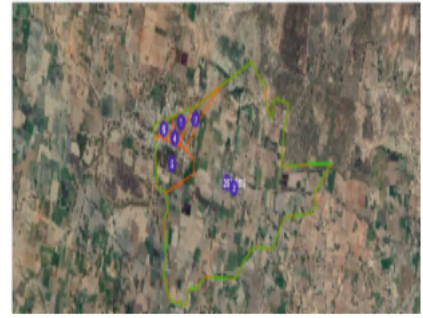

Nazri Naksha

Google Map View