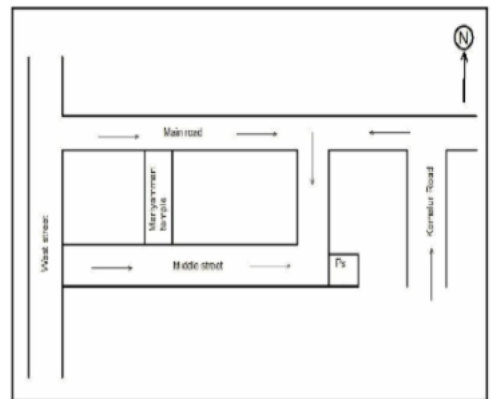

Cad View

Key MAP View

Minimum Basic Facility (Please ✓)	WATER	RAMP	PLUG POINTS	TOILET	HEALTHCARE
	✓	✓	✓	✓	✓