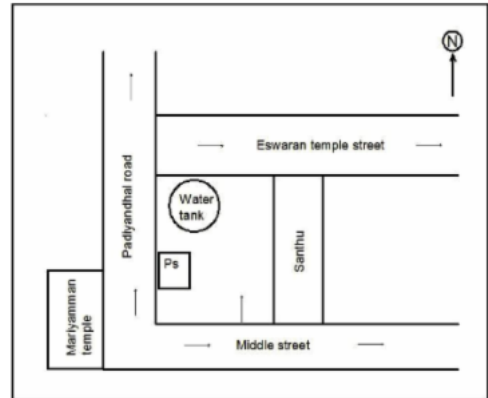

Google Map View

Polling Station Building Front View

Polling Station Front View

Cad View

Key MAP View

78,Rishivandiyam-275

Minimum Basic Facility (Please ✓)	WATER	RAMP	PLUG POINT	TOILET	HEALTH CARE
	✓	✓	✓	✓	✓