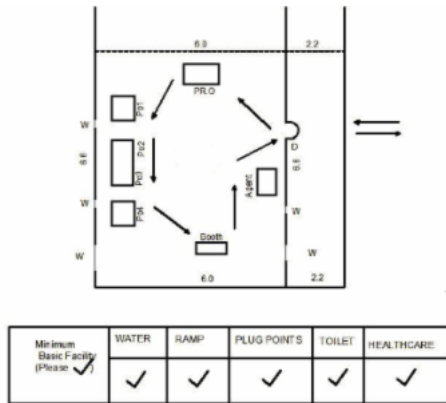

Nazri Naksha

Google Map View

Polling Station Building Front View

Polling Station Front View

Cad View

Key MAP View